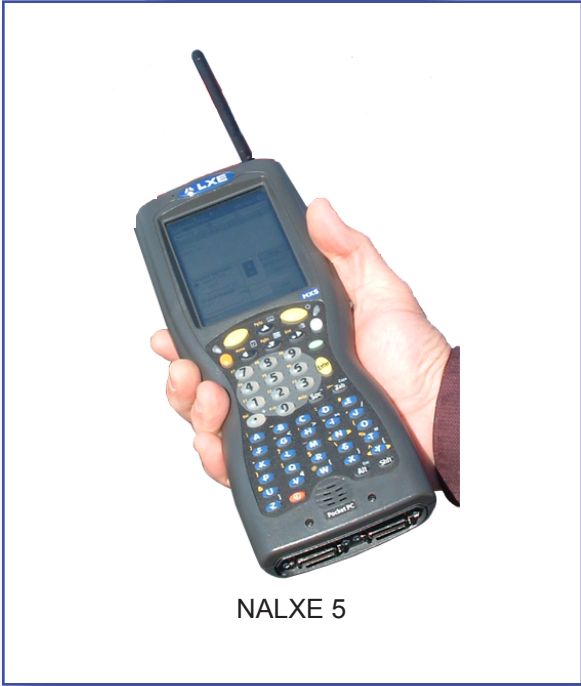

Northern Apex 303/433 MHz RFID Solutions

Stationary/Fixed Readers

Standard

NADES 200

NAY-100

NEMA Enclosure

Monocerus 300

Handhelds